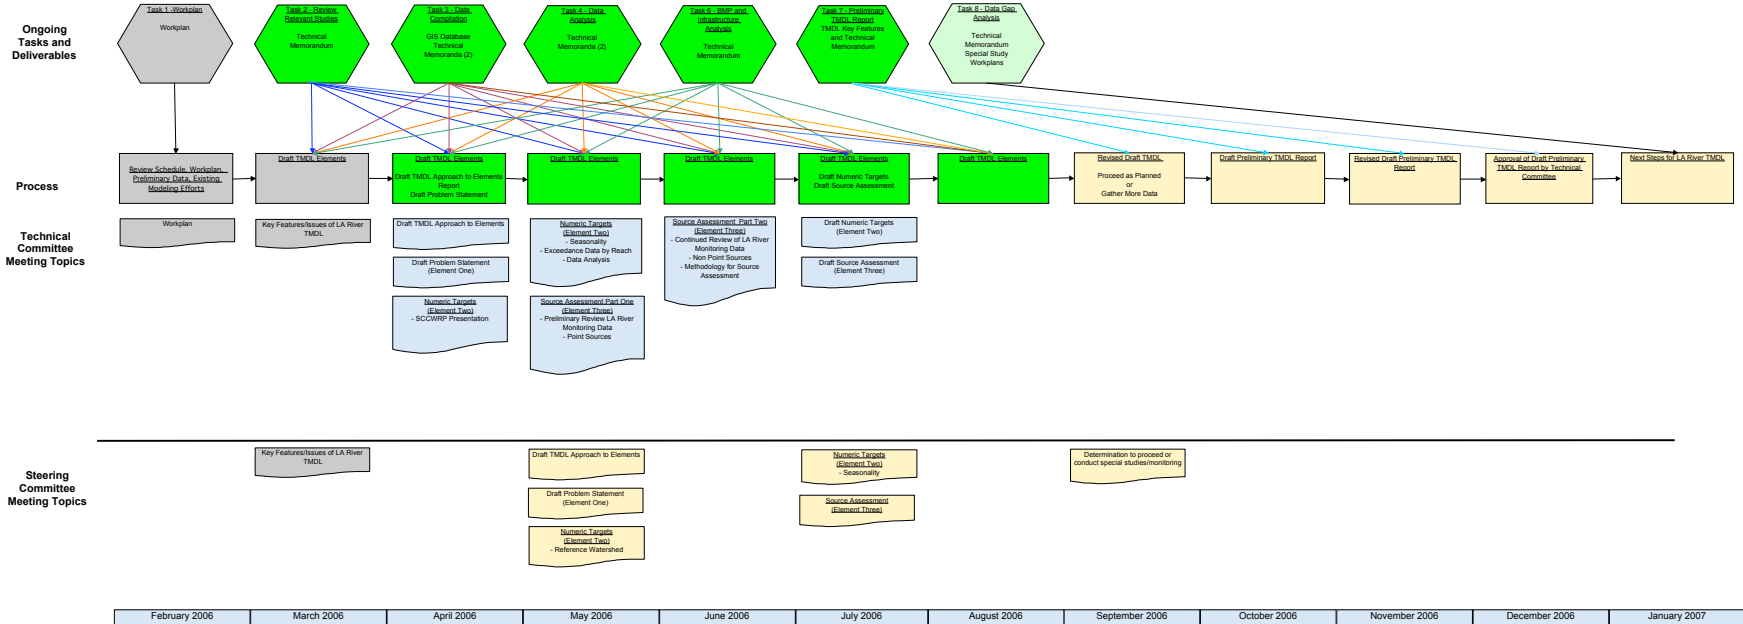

Bacteria TMDL Flow Chart for the Los Angeles River (Work in Progress)

LEGEND

- Complete
- Work in Progress
- Future Task
- Technical Committee
- Steering Committee